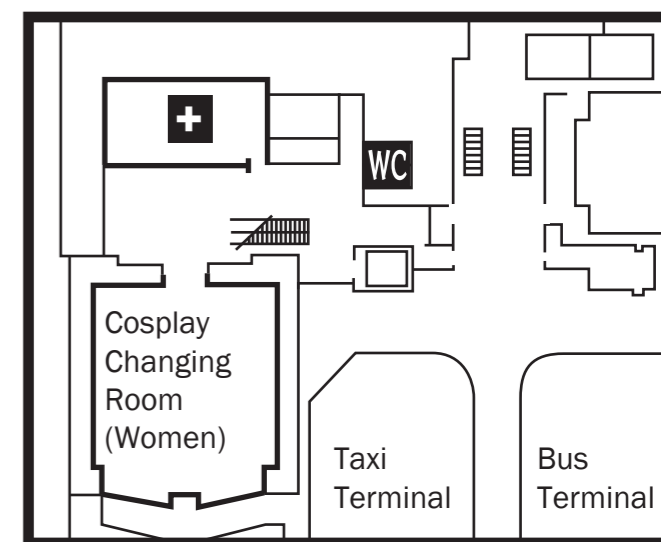

Comic Market 92 Information Map

地圖 地图 지도

International Desk(2F)

國際部 国际部 국제부

Press Registration (PM)

West Halls 西展廳 西展厅 4F

Entrance Plaza 1F 入口廣場 入口广场 1F

Notes:

- The event starts at 10:00. Please wait in line to get in.
- No parking is available. Please use public transportation.
- Beware, trains towards Tokyo will be very crowded after 16:00.
- For Cosplay, please use the Changing Rooms and register. Do not come or go in Cosplay.
- Always ask for permission from cosplayers before taking photos.
- Smoking is only allowed at designated Smoking Areas

+ First Aid
救護 救护 응급 처치

i Information
服務台 服务台 안내소

WC Toilets
廁所 厕所 화장실
(some maybe women-only)

C Catalog Sales 目錄販賣處
目录贩卖处 카탈로그 판매소

LF Lost and Found
丢失物品 丢失物品 분실물

Temp. Smoking Space
臨時吸煙區 临时吸烟区 임시흡연소
(maybe closed)