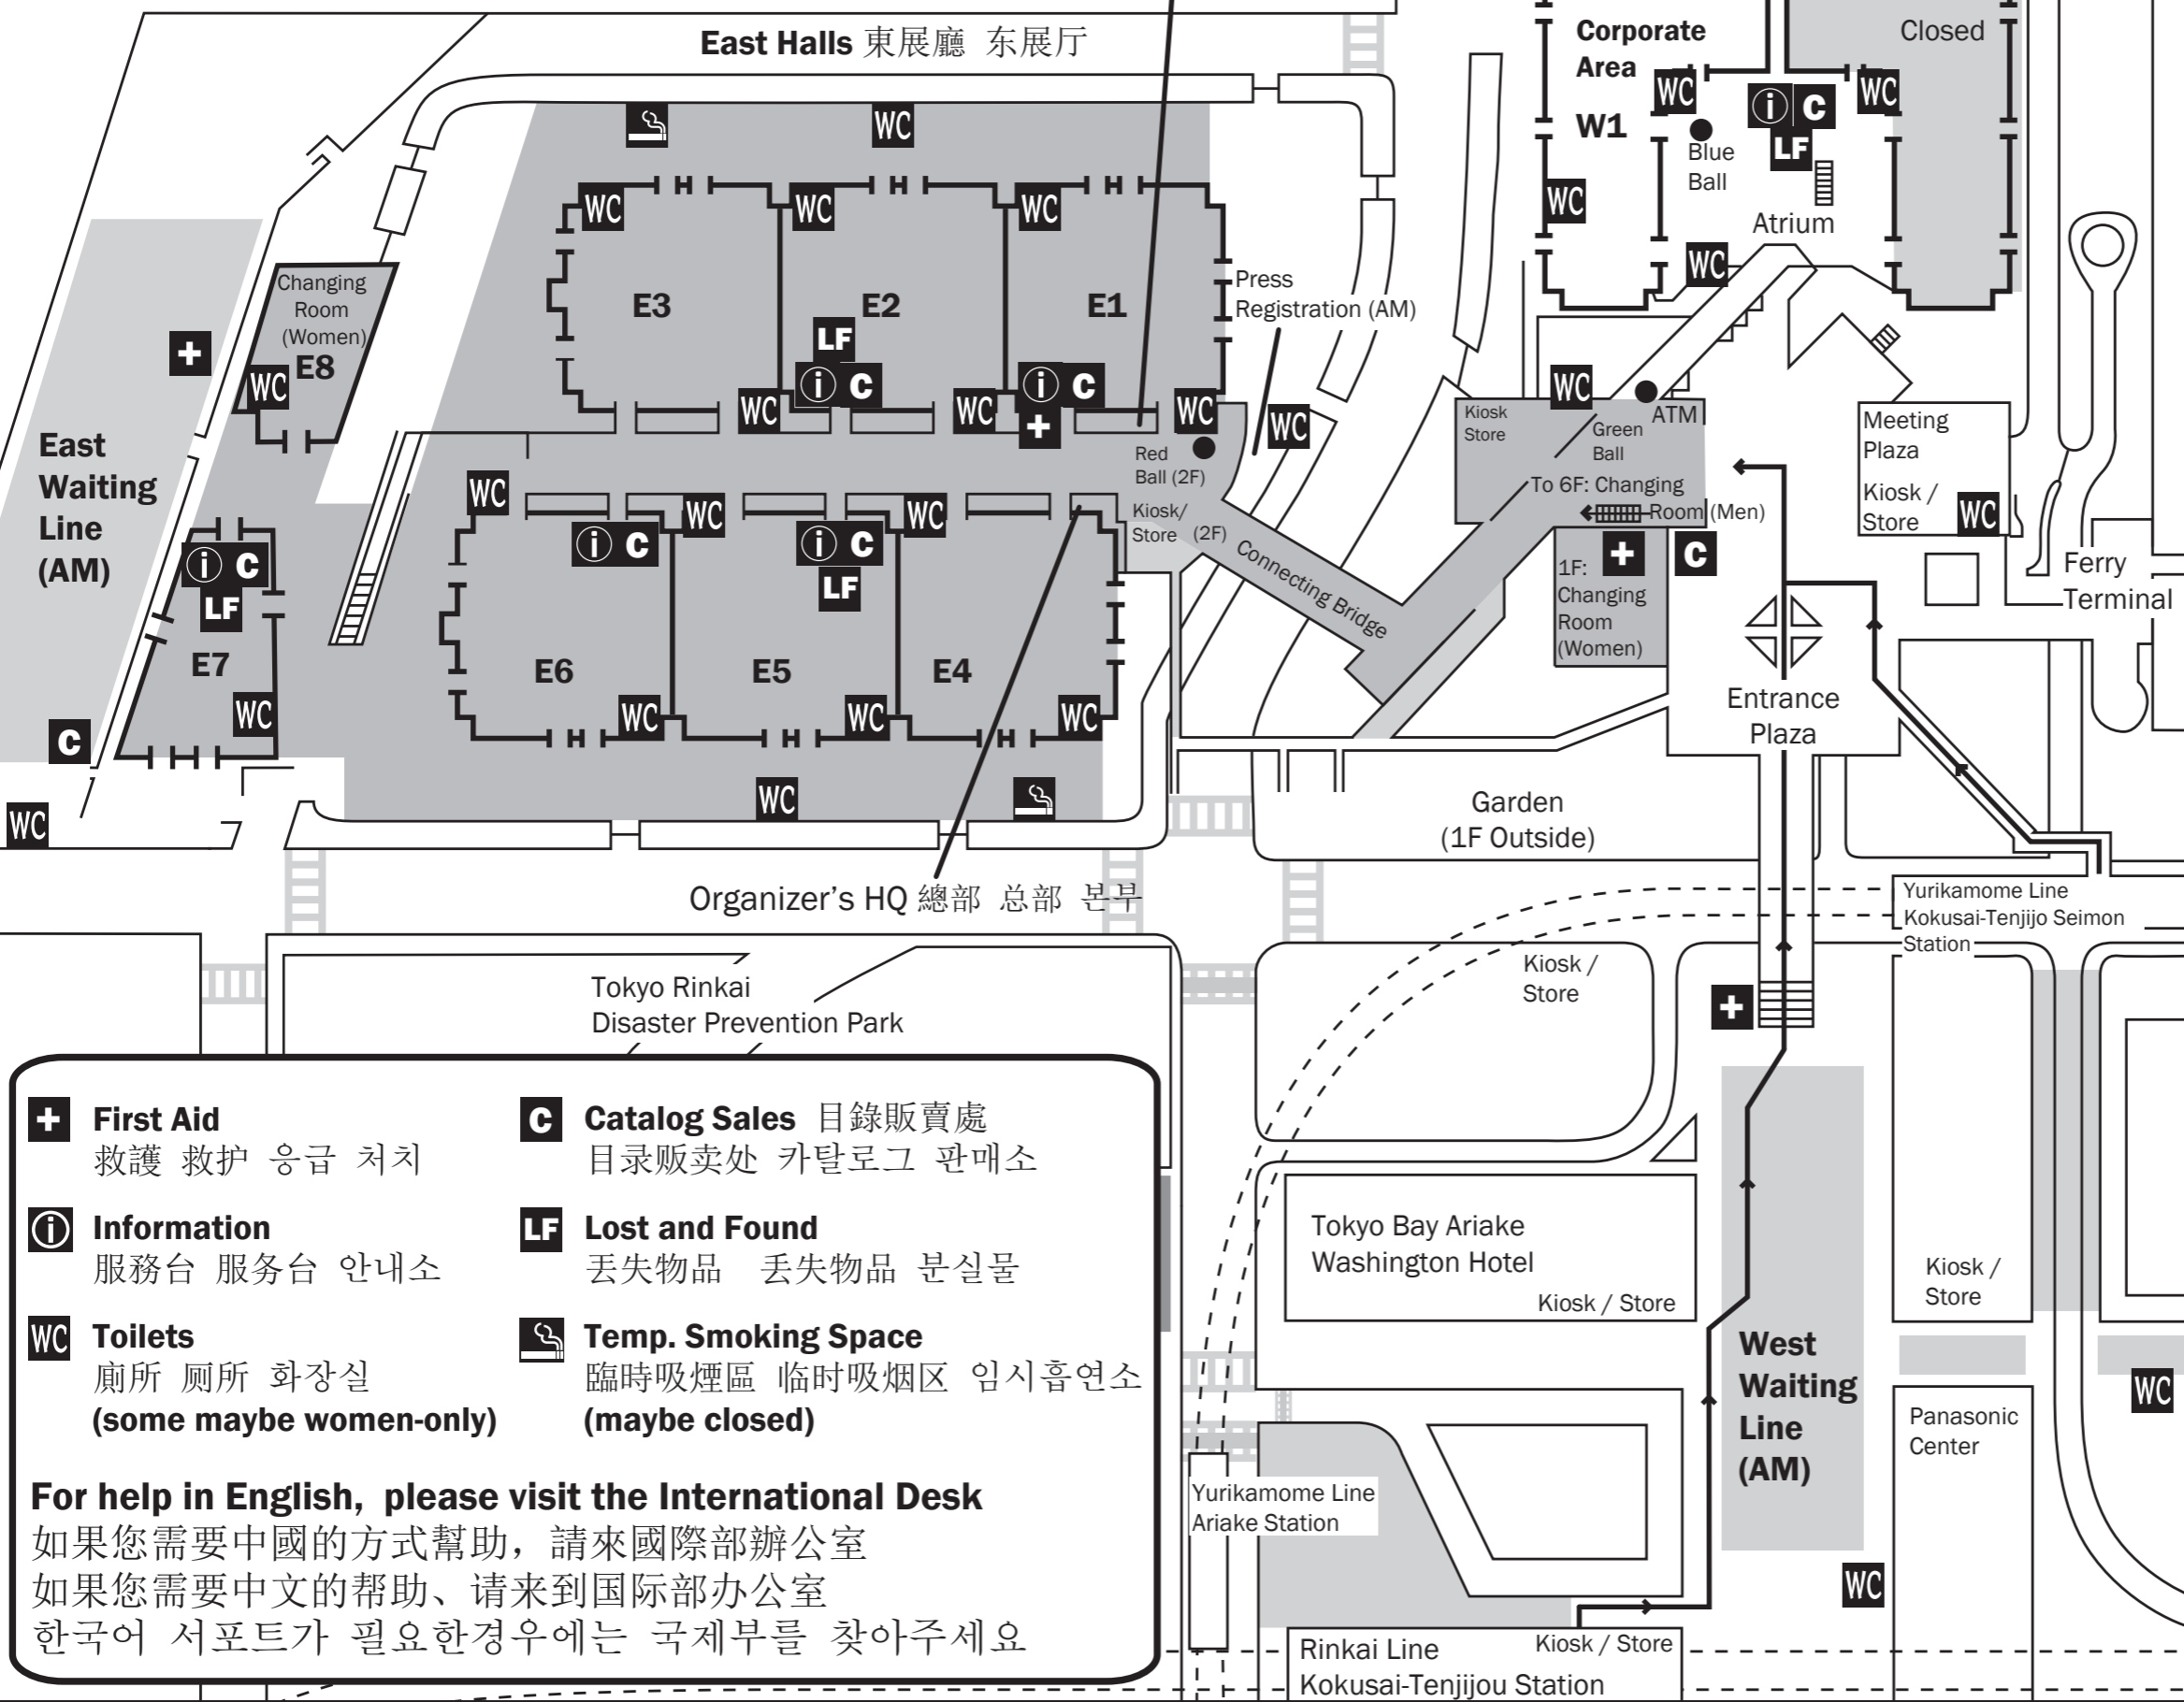

Comic Market 92 Information Map

地圖 地图 지도

International Desk(2F)

國際部 国际部 국제부

Press Registration (PM)

West Halls 西展廳 西展厅 4F

Entrance Plaza 1F 入口廣場 入口广场 1F

Notes:

- The event starts at 10:00. Please wait in line to get in.
- No parking is available. Please use public transportation.
- Beware, trains towards Tokyo will be very crowded after 16:00.
- For Cosplay, please use the Changing Rooms and register. Do not come or go in Cosplay.
- Always ask for permission from cosplayers before taking photos.
- Smoking is only allowed at designated Smoking Areas