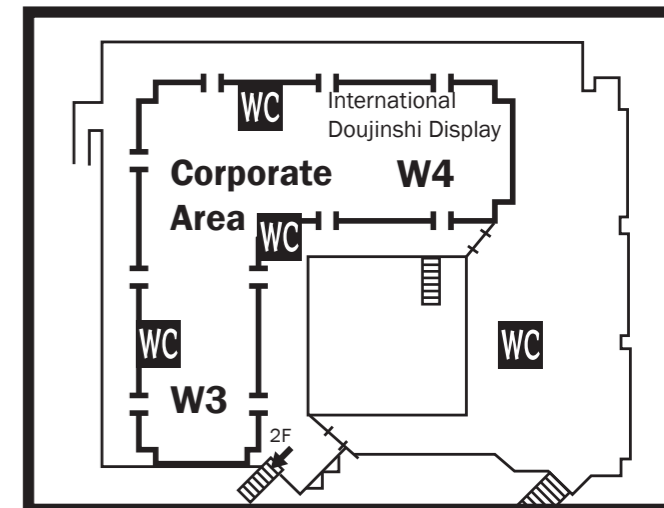

Comic Market 92 Information Map

地圖 地图 지도

International Desk(2F)

國際部 国际部 국제부

Press Registration (PM)

West Halls 西展廳 西展厅 4F

Entrance Plaza 1F 入口廣場 入口广场 1F

Notes:

- The event starts at 10:00. Please wait in line to get in.
- No parking is available. Please use public transportation.
- Beware, trains towards Tokyo will be very crowded after 16:00.
- For Cosplay, please use the Changing Rooms and register. Do not come or go in Cosplay.
- Always ask for permission from cosplayers before taking photos.
- Smoking is only allowed at designated Smoking Areas