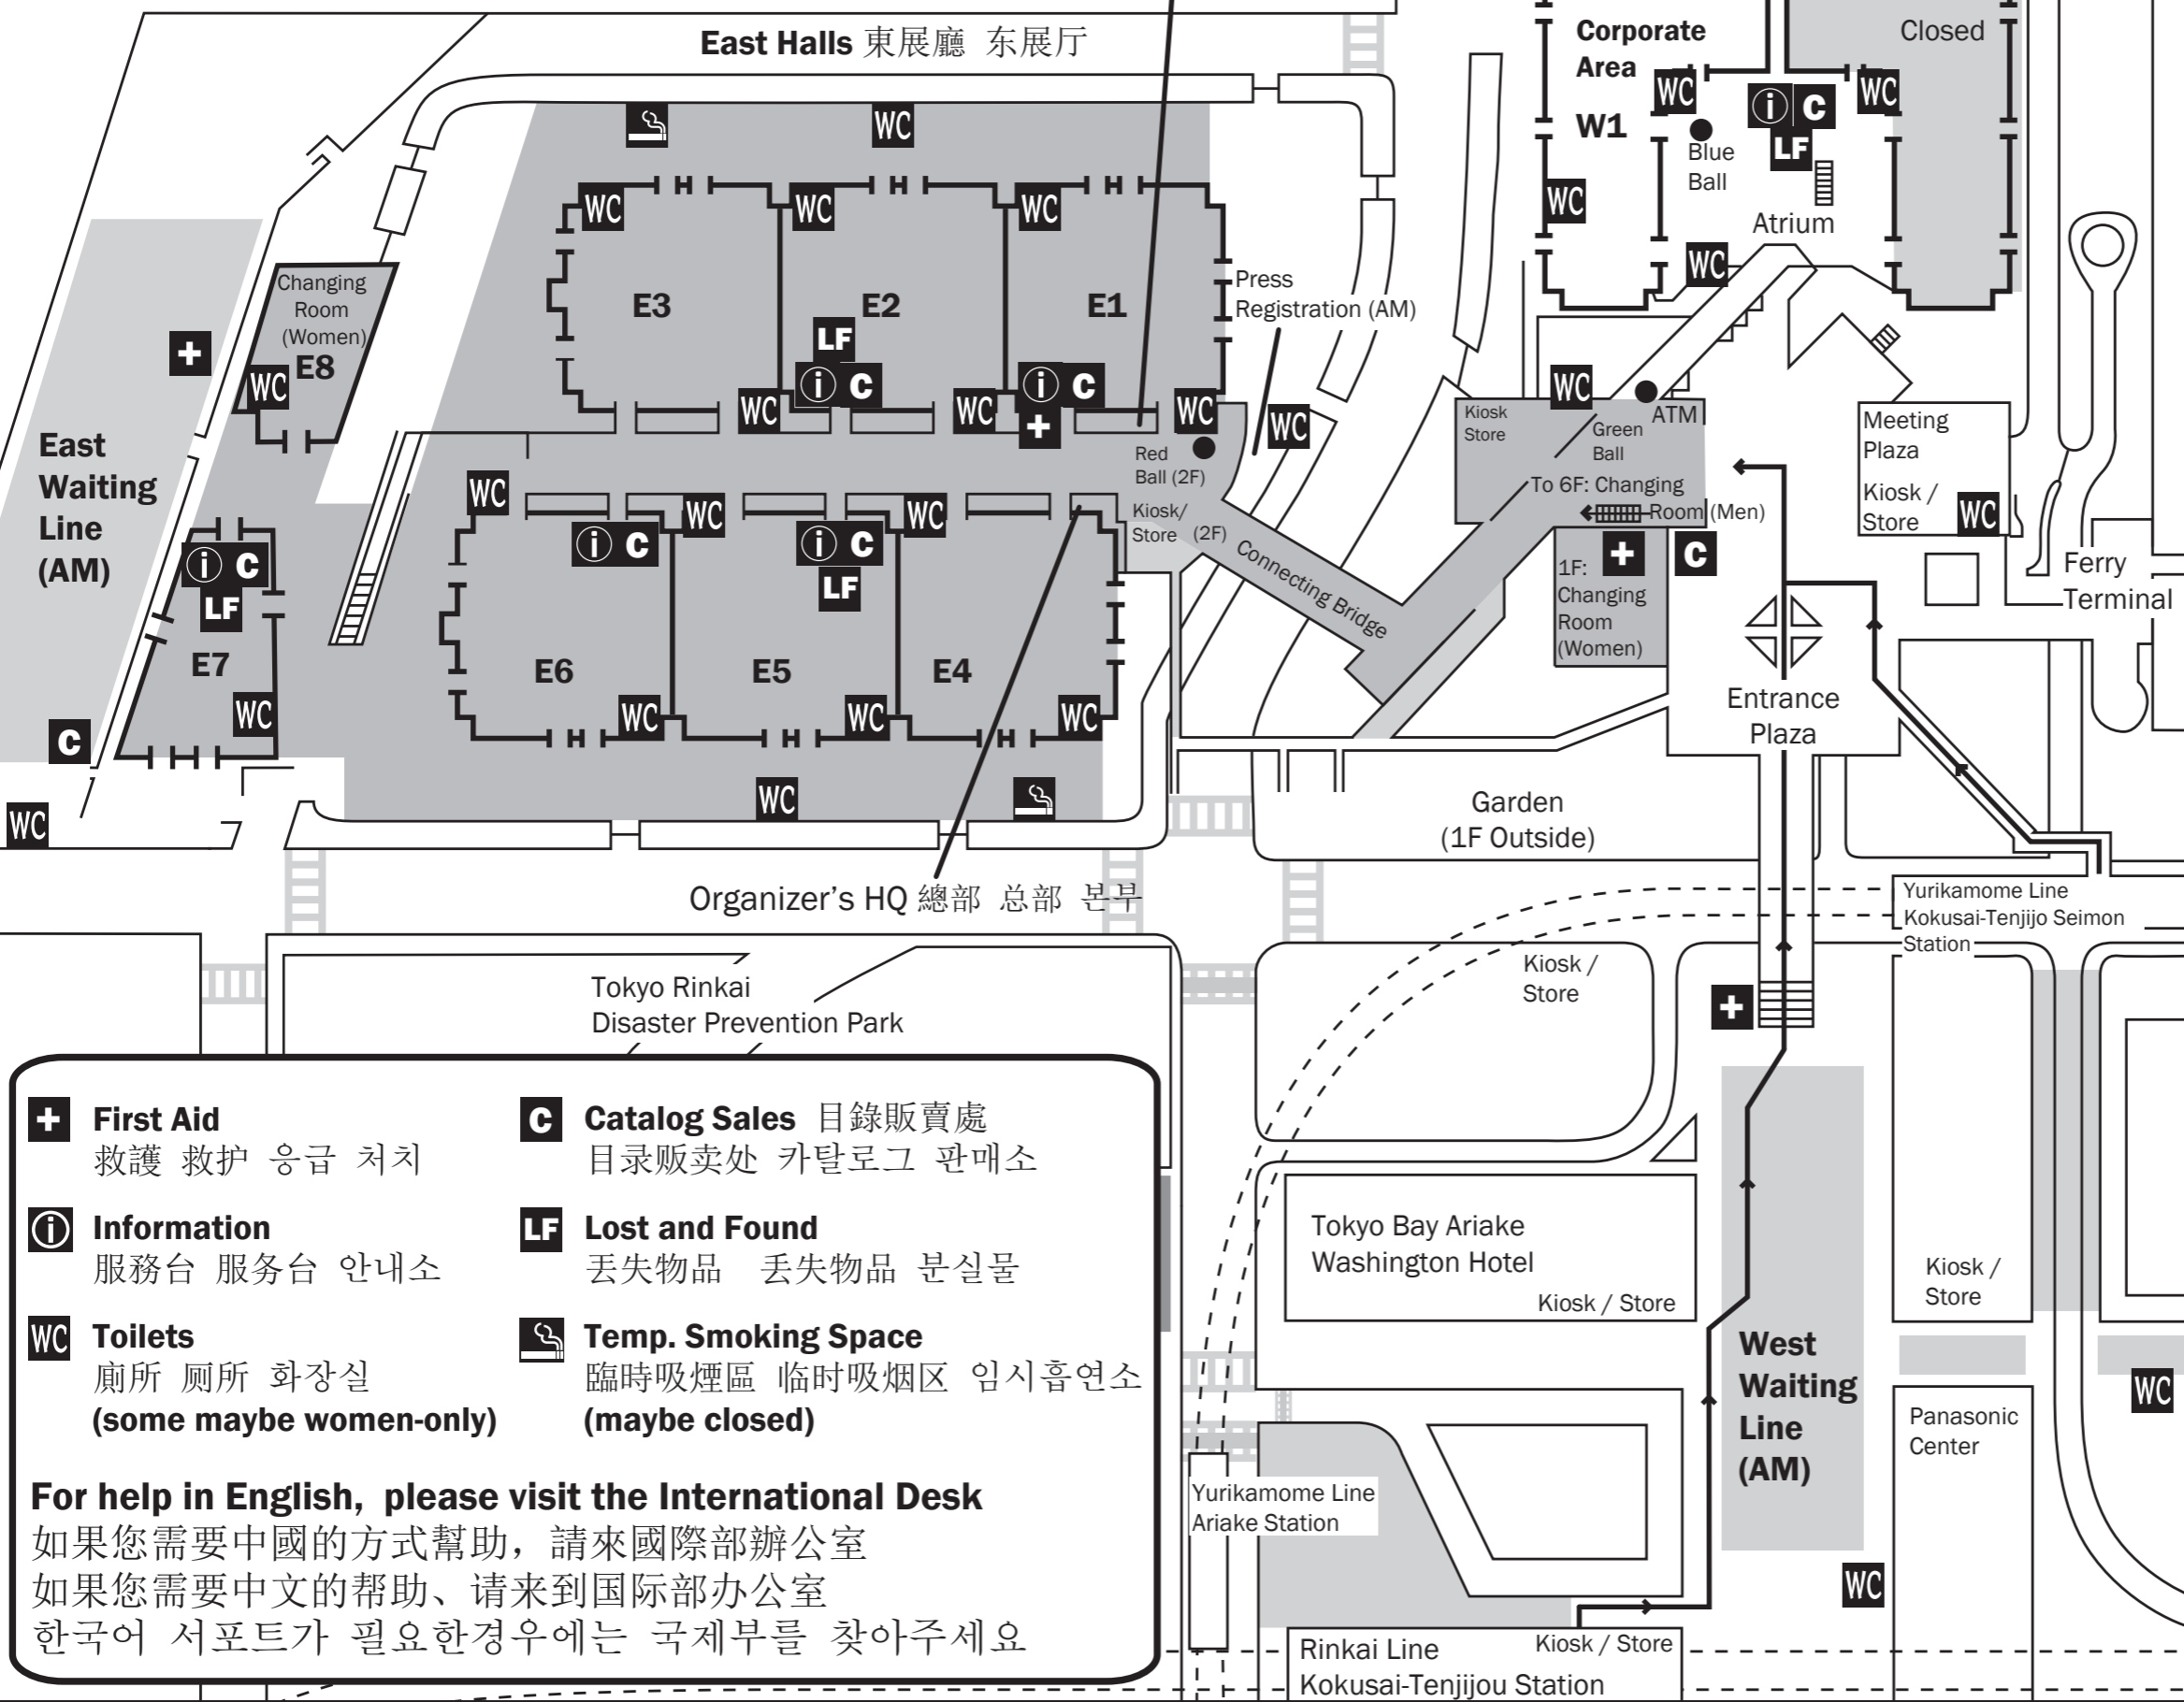

Comic Market 92 Information Map

地圖 地图 지도

International Desk(2F)

國際部 国际部 국제부

Press Registration (PM)

West Halls 西展廳 西展厅 4F

Entrance Plaza 1F 入口廣場 入口广场 1F

Notes:

- The event starts at 10:00. Please wait in line to get in.
- No parking is available. Please use public transportation.
- Beware, trains towards Tokyo will be very crowded after 16:00.
- For Cosplay, please use the Changing Rooms and register. Do not come or go in Cosplay.
- Always ask for permission from cosplayers before taking photos.
- Smoking is only allowed at designated Smoking Areas

+ First Aid
救護 救护 응급 처치

i Information
服務台 服务台 안내소

WC Toilets
廁所 厕所 화장실
(some maybe women-only)

C Catalog Sales 目錄販賣處
目录贩卖处 카탈로그 판매소

LF Lost and Found
丢失物品 丢失物品 분실물

Temp. Smoking Space
臨時吸煙區 临时吸烟区 임시흡연소
(maybe closed)