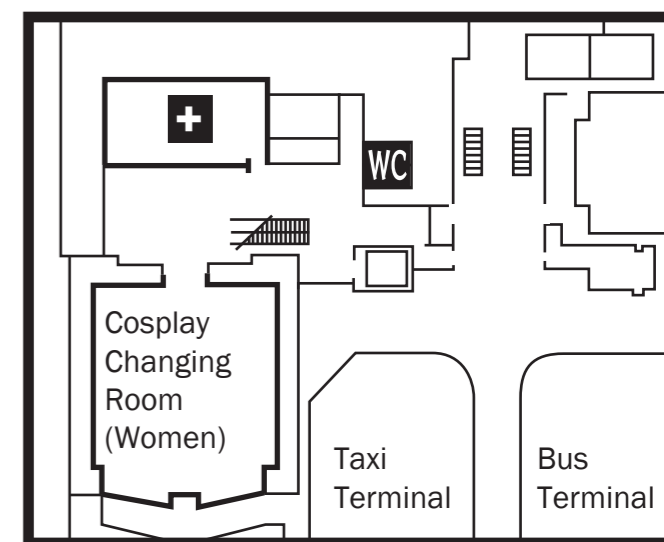

Comic Market 92 Information Map

地圖 地图 지도

International Desk(2F)

國際部 国际部 국제부

Press Registration (PM)

West Halls 西展廳 西展厅 4F

Entrance Plaza 1F 入口廣場 入口广场 1F

Notes:

- The event starts at 10:00. Please wait in line to get in.
- No parking is available. Please use public transportation.
- Beware, trains towards Tokyo will be very crowded after 16:00.
- For Cosplay, please use the Changing Rooms and register. Do not come or go in Cosplay.
- Always ask for permission from cosplayers before taking photos.
- Smoking is only allowed at designated Smoking Areas