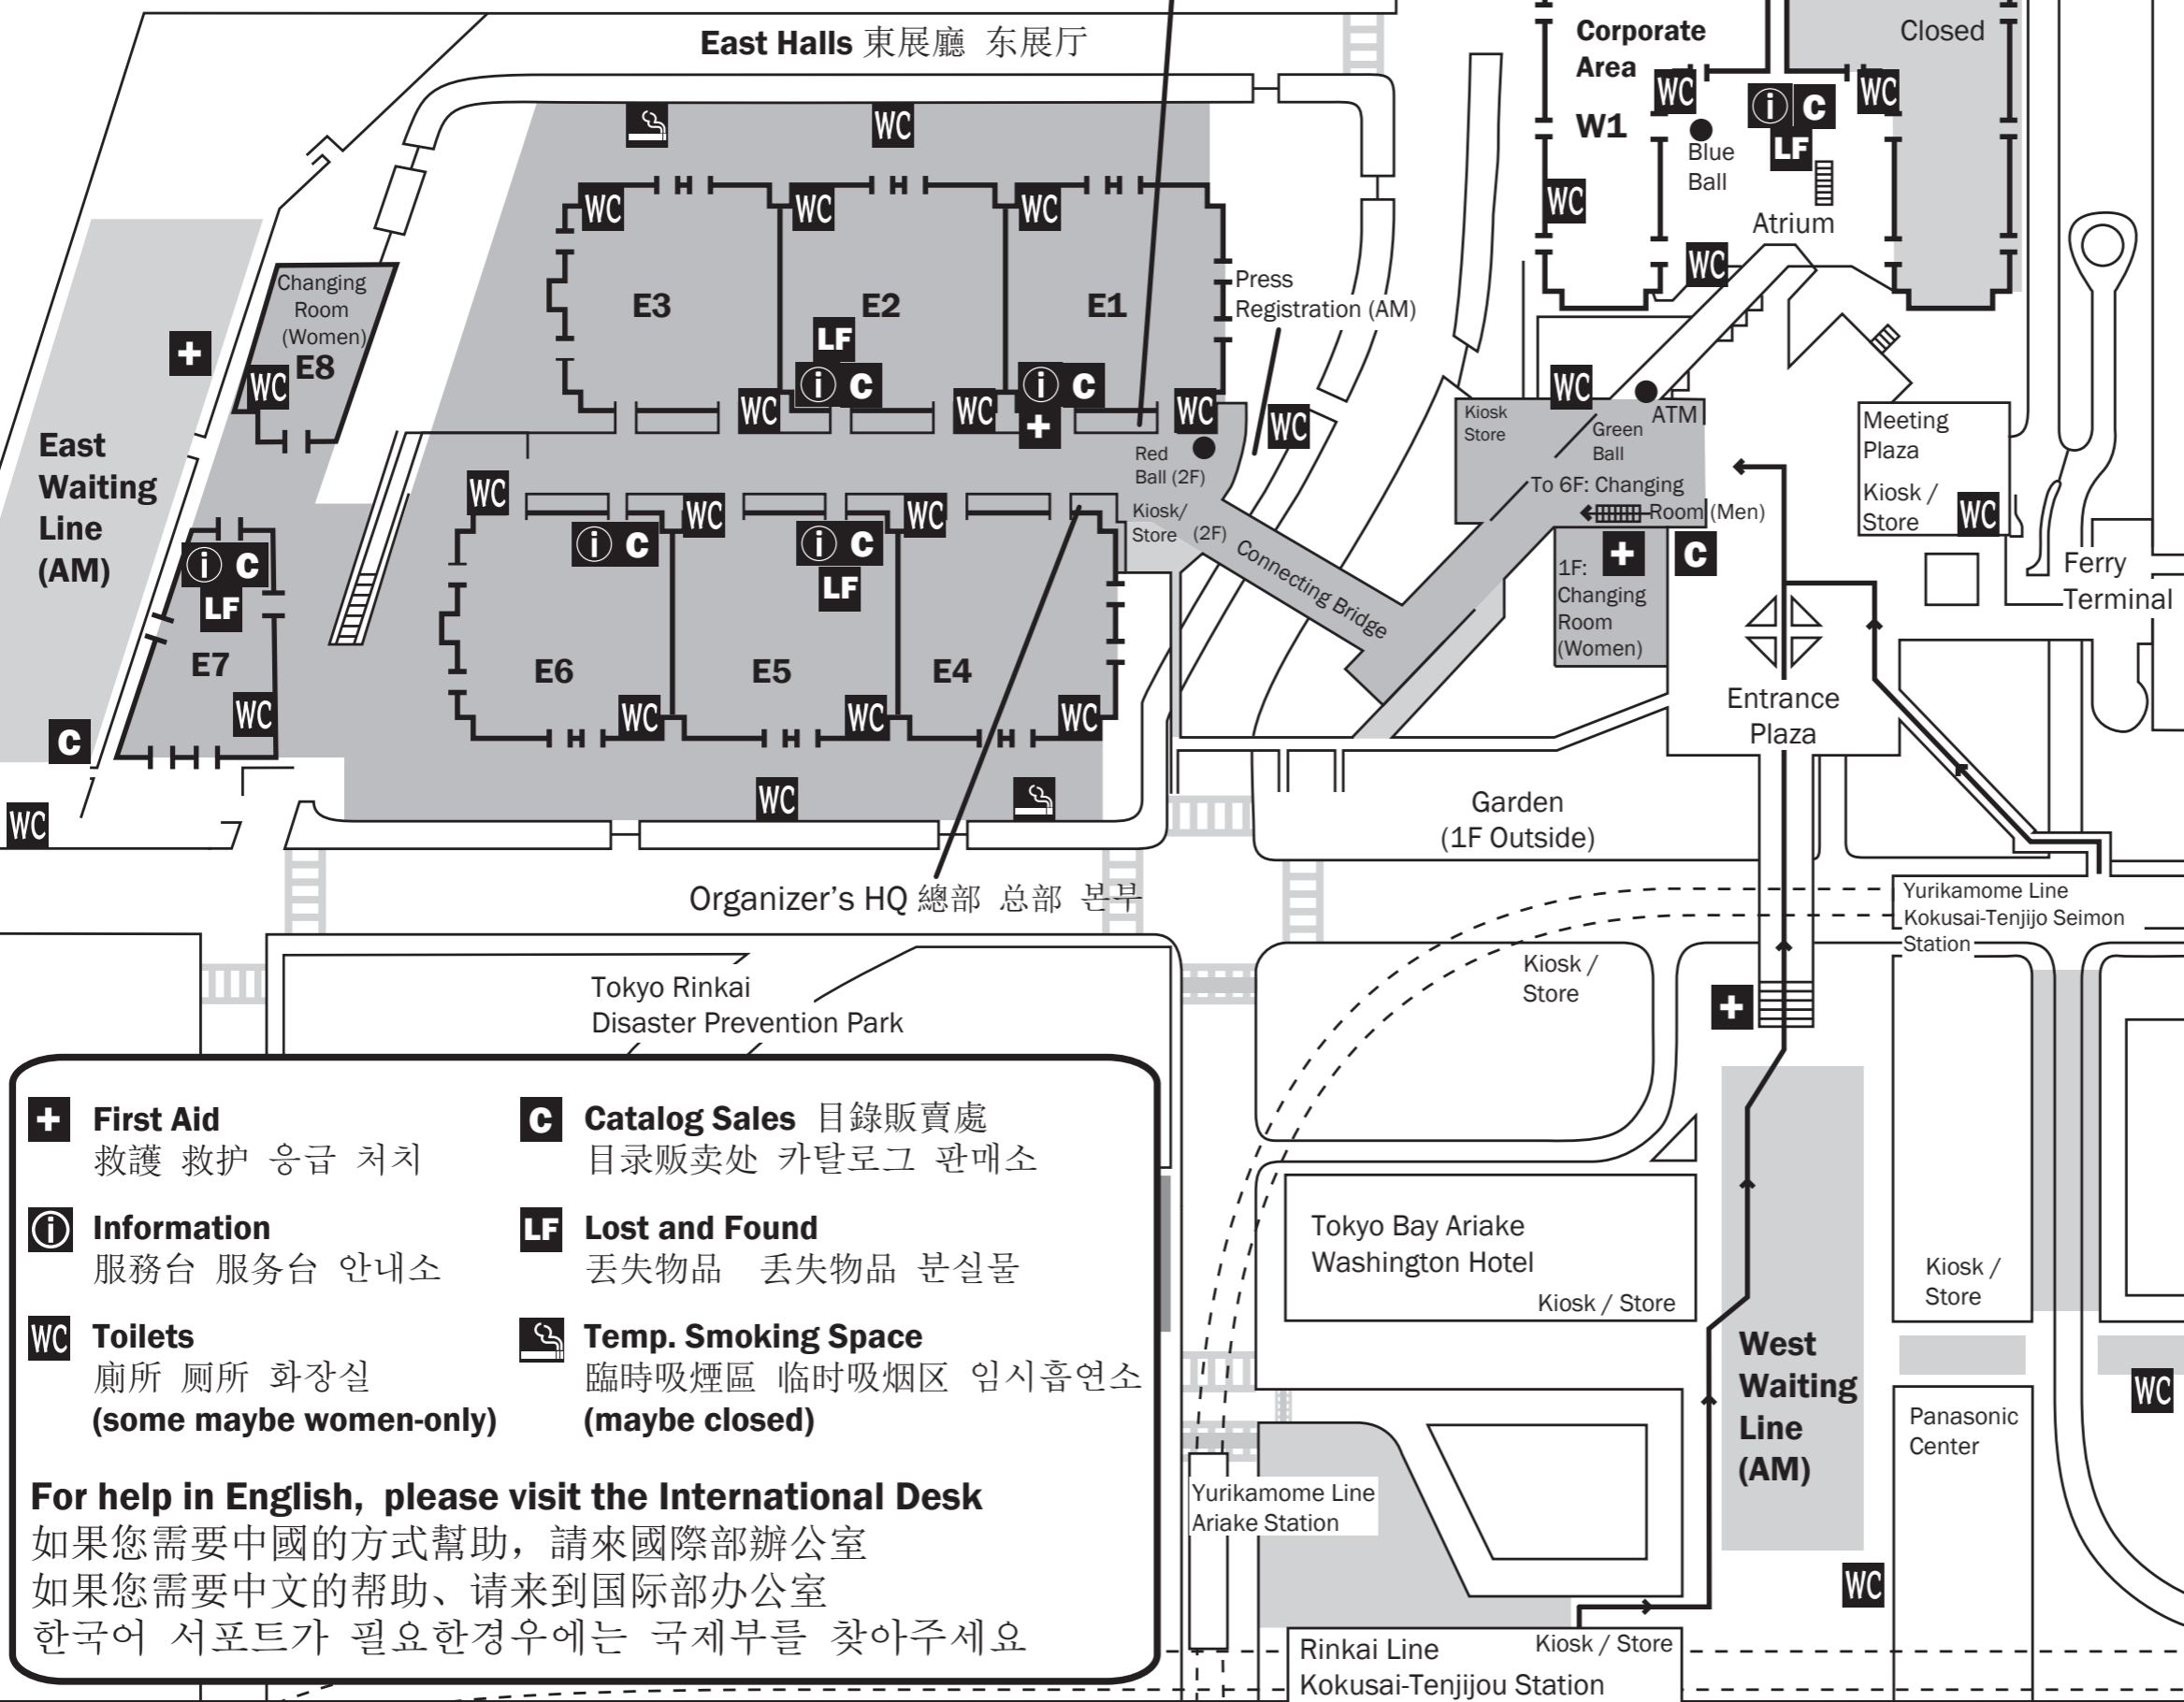

Comic Market 93 Information Map

地圖 地图 지도

International Desk(2F)

國際部 国际部 국제부

Press Registration (PM)

West Halls 西展廳 西展厅 4F

Entrance Plaza 1F 入口廣場 入口广场 1F

Notes:

- The event starts at 10:00. Please wait in line to get in.
- No parking is available. Please use public transportation.
- Beware, trains towards Tokyo will be very crowded after 16:00.
- For Cosplay, please use the Changing Rooms and register. Do not come or go in Cosplay.
- Always ask for permission from cosplayers before taking photos.
- Smoking is only allowed at designated Smoking Areas

+ First Aid 救護 救护 응급 처치	C Catalog Sales 目錄販賣處 目录贩卖处 카탈로그 판매소
i Information 服務台 服务台 안내소	LF Lost and Found 丢失物品 丢失物品 분실물
WC Toilets 廁所 厕所 화장실 (some maybe women-only)	Temp. Smoking Space 臨時吸煙區 临时吸烟区 임시흡연소 (maybe closed)