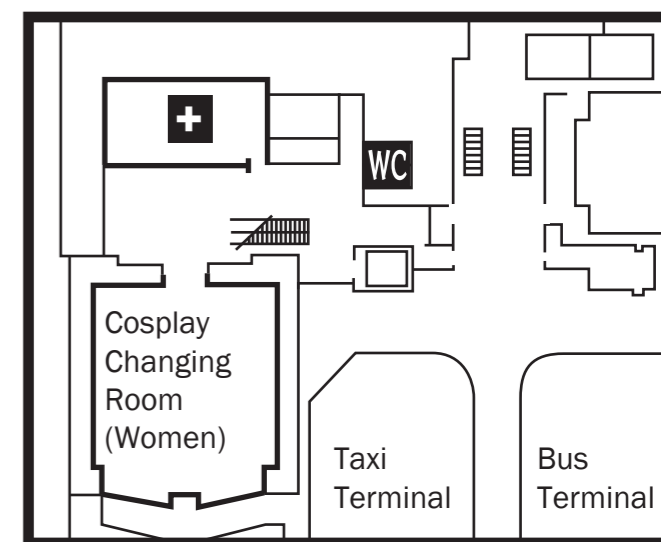

Comic Market 93 Information Map

地圖 地图 지도

International Desk(2F)

國際部 国际部 국제부

Press Registration (PM)

West Halls 西展廳 西展厅 4F

Entrance Plaza 1F 入口廣場 入口广场 1F

Notes:

- The event starts at 10:00. Please wait in line to get in.
- No parking is available. Please use public transportation.
- Beware, trains towards Tokyo will be very crowded after 16:00.
- For Cosplay, please use the Changing Rooms and register. Do not come or go in Cosplay.
- Always ask for permission from cosplayers before taking photos.
- Smoking is only allowed at designated Smoking Areas

+ First Aid 救護 救护 응급 처치	C Catalog Sales 目錄販賣處 目录贩卖处 카탈로그 판매소
i Information 服務台 服务台 안내소	LF Lost and Found 丢失物品 丢失物品 분실물
WC Toilets 廁所 厕所 화장실 (some maybe women-only)	Temp. Smoking Space 臨時吸煙區 临时吸烟区 임시흡연소 (maybe closed)