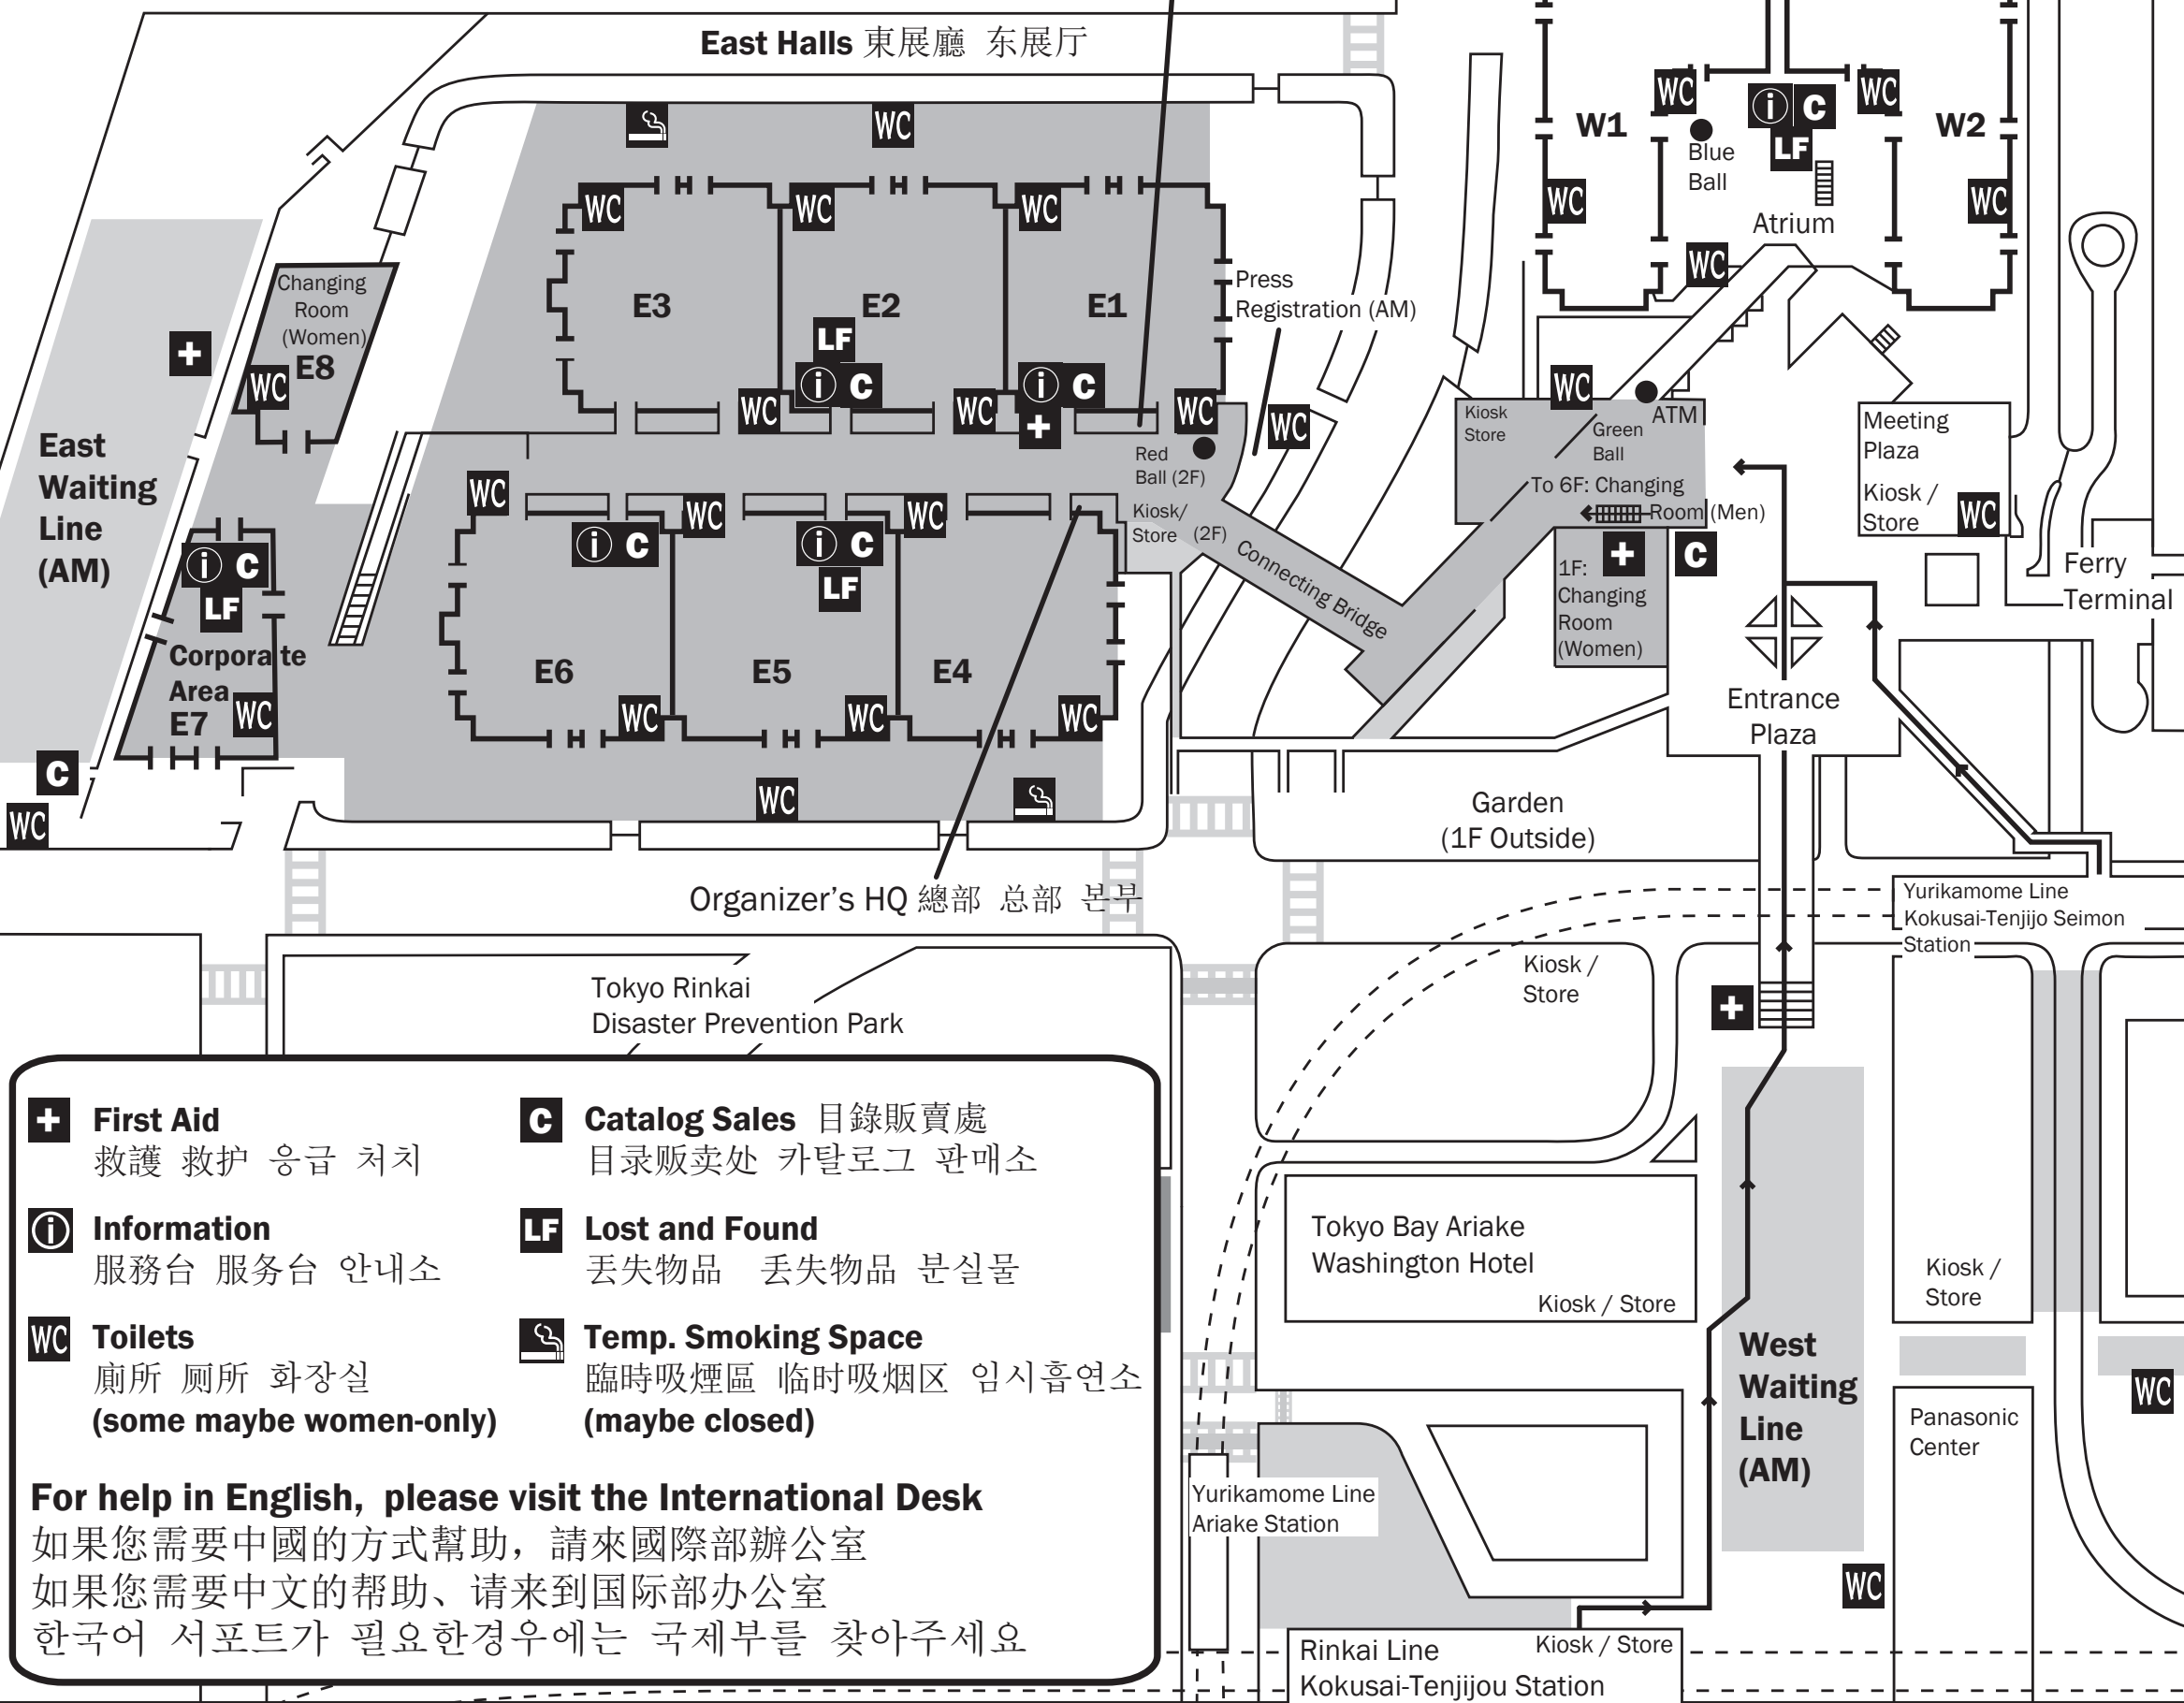

Comic Market 94 Information Map

地圖 地图 지도

International Desk(2F)

國際部 国际部 국제부
Press Registration (PM)

West Halls 西展廳 西展厅 4F

Entrance Plaza 1F 入口廣場 入口广场 1F

Notes:

- The event starts at 10:00. Please wait in line to get in.
- No parking is available. Please use public transportation.
- Beware, trains towards Tokyo will be very crowded after 16:00.
- For Cosplay, please use the Changing Rooms and register. Do not come or go in Cosplay.
- Always ask for permission from cosplayers before taking photos.
- Smoking is only allowed at designated Smoking Areas

+ First Aid 救護 救护 응급 처치	C Catalog Sales 目錄販賣處 目录贩卖处 카탈로그 판매소
i Information 服務台 服务台 안내소	LF Lost and Found 丢失物品 丢失物品 분실물
WC Toilets 廁所 厕所 화장실 (some maybe women-only)	Temp. Smoking Space 臨時吸煙區 临时吸烟区 임시흡연소 (maybe closed)