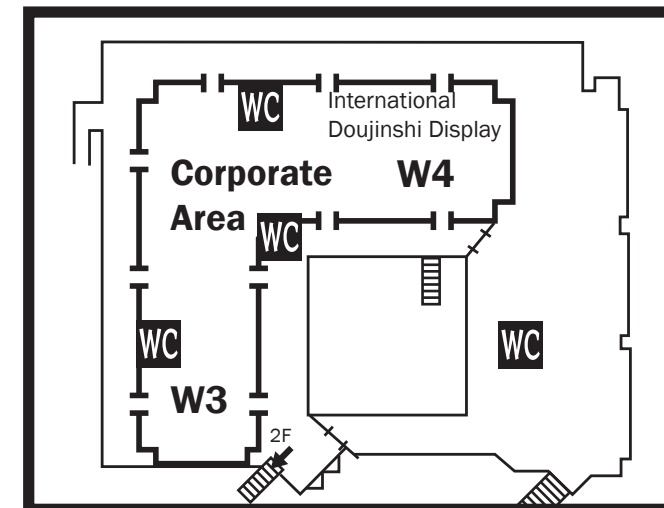

Comic Market 94 Information Map

地圖 地图 지도

International Desk(2F)

國際部 国际部 국제부
Press Registration (PM)

West Halls 西展廳 西展厅 4F

Entrance Plaza 1F 入口廣場 入口广场 1F

Notes:

- The event starts at 10:00. Please wait in line to get in.
- No parking is available. Please use public transportation.
- Beware, trains towards Tokyo will be very crowded after 16:00.
- For Cosplay, please use the Changing Rooms and register. Do not come or go in Cosplay.
- Always ask for permission from cosplayers before taking photos.
- Smoking is only allowed at designated Smoking Areas

+ First Aid 救護 救护 응급 처치	C Catalog Sales 目錄販賣處 目录贩卖处 카탈로그 판매소
i Information 服務台 服务台 안내소	LF Lost and Found 丢失物品 丢失物品 분실물
WC Toilets 廁所 厕所 화장실 (some maybe women-only)	Temp. Smoking Space 臨時吸煙區 临时吸烟区 임시흡연소 (maybe closed)