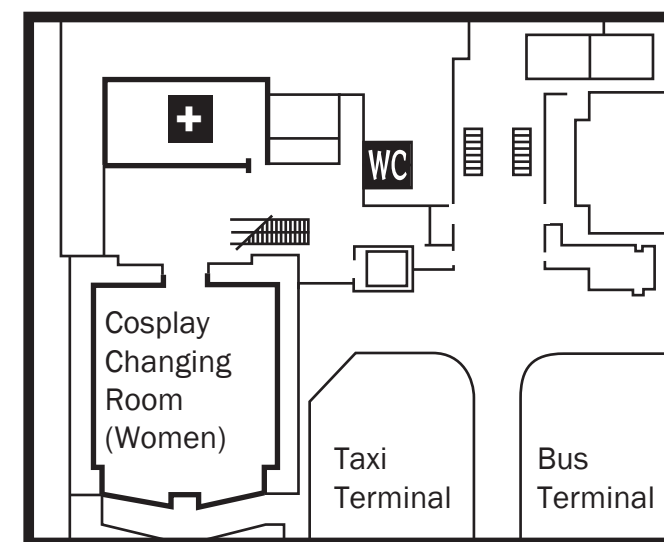

Comic Market 94 Information Map

地圖 地图 지도

International Desk(2F)

國際部 国际部 국제부
Press Registration (PM)

West Halls 西展廳 西展厅 4F

Entrance Plaza 1F 入口廣場 入口广场 1F

Notes:

- The event starts at 10:00. Please wait in line to get in.
- No parking is available. Please use public transportation.
- Beware, trains towards Tokyo will be very crowded after 16:00.
- For Cosplay, please use the Changing Rooms and register. Do not come or go in Cosplay.
- Always ask for permission from cosplayers before taking photos.
- Smoking is only allowed at designated Smoking Areas

+ First Aid 救護 救护 응급 처치	C Catalog Sales 目錄販賣處 目录贩卖处 카탈로그 판매소
i Information 服務台 服务台 안내소	LF Lost and Found 丢失物品 丢失物品 분실물
WC Toilets 廁所 厕所 화장실 (some maybe women-only)	Temp. Smoking Space 臨時吸煙區 临时吸烟区 임시흡연소 (maybe closed)